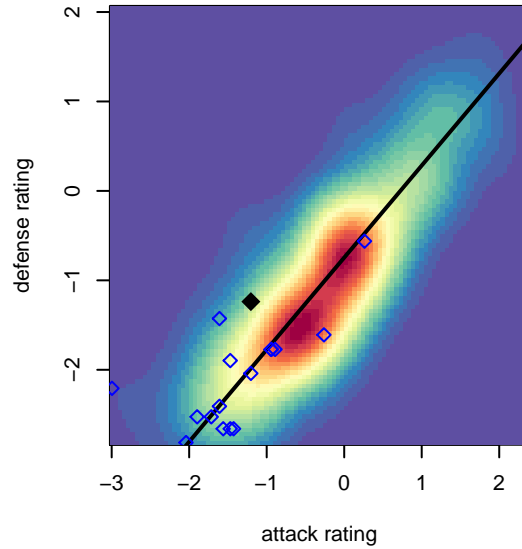

## Highline SA B06

, WA  
 B06 total strength=447  
 attack=0.3 defense=0.29  
 fall league = NPSL Div 3 (06) U11  
 notes= Whitney 2016

alt names used:  
 HSA Select  
 HSA Select B06-Whitney  
 HSA Select B06 - Whitney

Venues played:  
 2016 Blast Off B2006 C  
 2016 NPSL Division 3 (06) U11  
 2016 Founders Cup B06 Div A

**Highline SA B06**  
 Dots are actual minus expected GF (blue circles) and GA (red triangles).  
 Blue line is smoothed change in attack strength. Red is smoothed change in defense strength.

**attack and defense variance (black dot)  
relative to other teams  
and top 10 in region**

**attack and defense rating  
relative to others at age  
and all opponents in last 13 months**

**Performance relative to 13 month average**