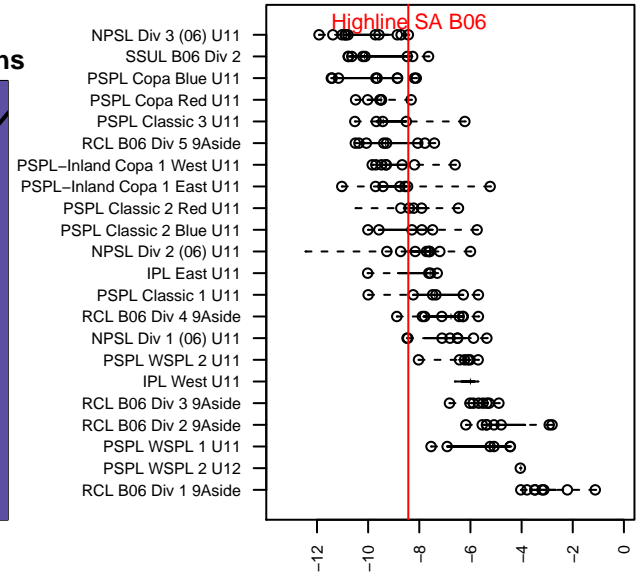

## Highline SA B06

, WA  
 B06 total strength=447  
 attack=0.3 defense=0.29  
 fall league = NPSL Div 3 (06) U11  
 notes= Whitney 2016

alt names used:  
 HSA Select  
 HSA Select B06-Whitney  
 HSA Select B06 - Whitney

Venues played:  
 2016 Blast Off B2006 C  
 2016 NPSL Division 3 (06) U11  
 2016 Founders Cup B06 Div A

**Highline SA B06**  
 Dots are actual minus expected GF (blue circles) and GA (red triangles).  
 Blue line is smoothed change in attack strength. Red is smoothed change in defense strength.

**attack and defense variance (black dot)  
relative to other teams  
and top 10 in region**

**attack and defense rating  
relative to others at age  
and all opponents in last 13 months**

**Performance relative to 13 month average**